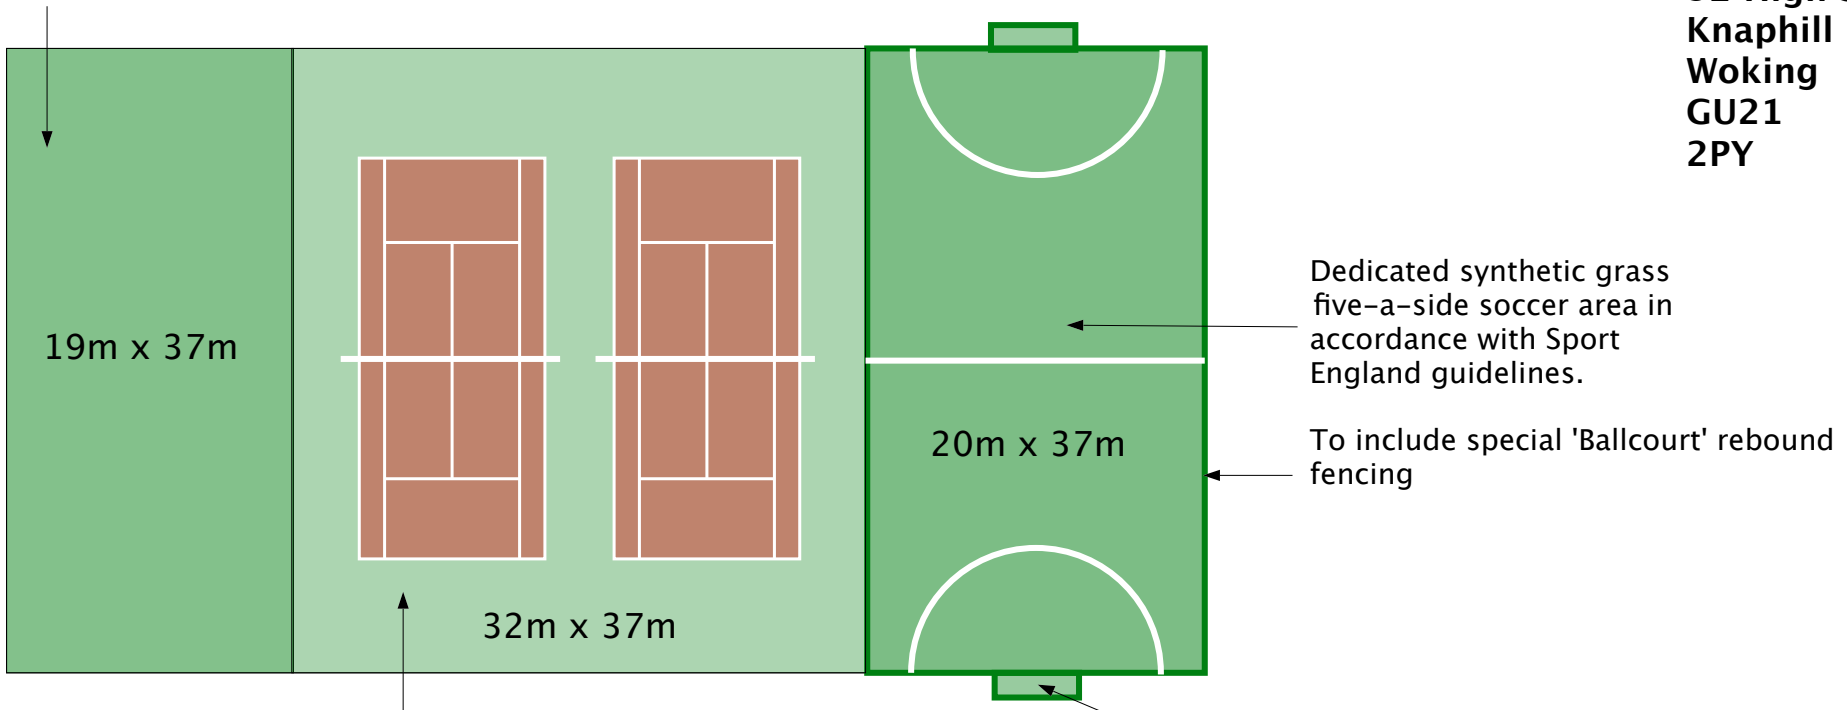

Single netball court to AENA Category 4  
in coloured porous macadam with  
heavy-duty chainlink netting surround on  
tubular fencing posts

Block of two coloured porous macadam  
tennis courts to LTA Club size with  
heavy-duty chainlink netting surround on  
tubular  
fencing posts

Dedicated synthetic grass  
five-a-side soccer area in  
accordance with Sport  
England guidelines.

To include special 'Ballcourt' rebound  
fencing

Recessed goals

## Resurfacing of old sports courts

Proposed layout of  
new sports facilities

Approx. scale 1 : 500